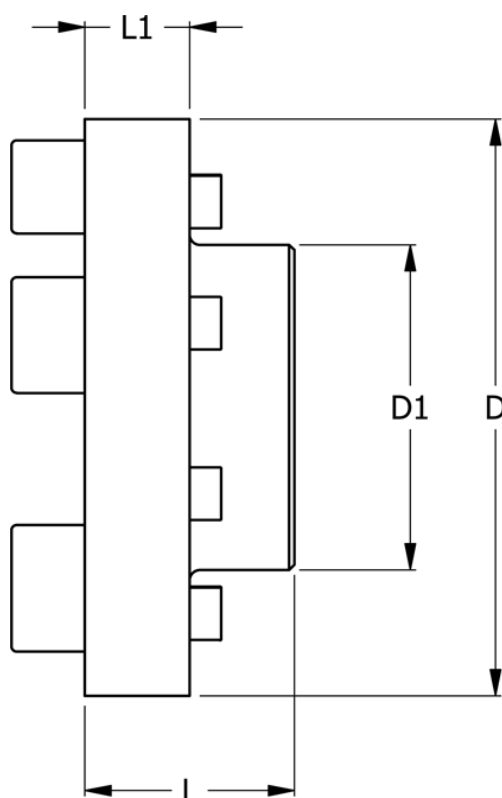

Article number: 330614023

Description: Coupling N-Eupex str. 140  
Part 2 & 3 without bore

## Measures

D	= 140
D1	= 82
L	= 55
L1	= 28
Max bore	= 50
Torque (N m)	= 360